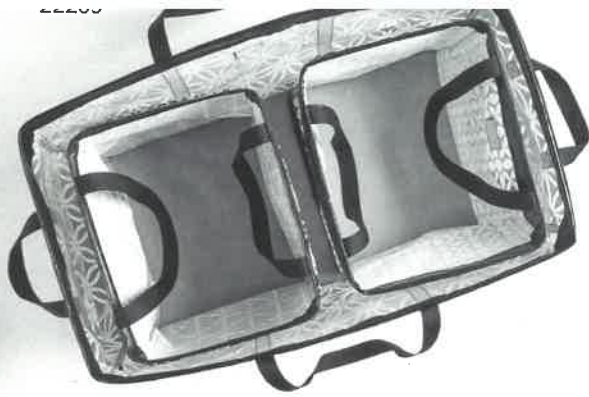

SHOP, STORE AND ORGANIZE

Utility tote

22209 MODERN GRAY TOTE TRIO

This handy set is as ideal for the beach, ballpark, shopping, travel, storage, as it is for organizing toys, craft supplies, sports equipment, and more! Use separately or together, and simply nest the shopping totes inside the large tote when you need to leave with more than you came with, or vice versa. Non-woven polypropylene made from

80% post-consumer recycled polywoven fibers. 3 (1 large 25.5" x 13.19 x 12.6"; 10" handles - 50 Lb. capacity, 2 standard 11.81" x 10" x 12.6"; 10" handles - 25 Lb.

$35.00

**NEST FOR
EASY
STORAGE**