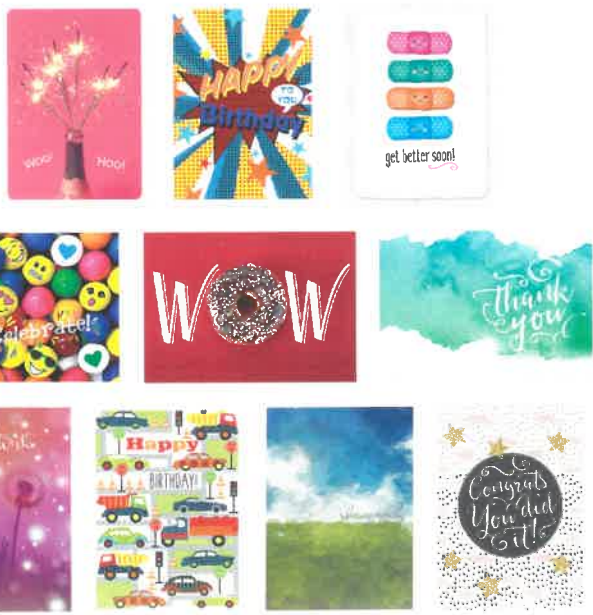

\$24

jumbo!

24339

22592

LET'S CELEBRATE

24339 HAPPY BIRTHDAY JUMBO REVERSIBLE ROLL WRAP
40 Sq. Ft. (24" x 20")
\$16.00

13733 EVERYDAY 20-SHEET TISSUE PACK ASSORTED COLORS
Add pizzazz! 20 (20" x 26") sheets in 10 colors, 2 of each.
\$12.00

25168 FAMILY & FRIENDS BOARD - 28 TAGS
Simply personalize the tags of your most cherished friends, along with their birth dates, other special dates. W (18" x 5")
\$29.00

22556

HIGH QUALITY FLAT WRAP DESIGNS