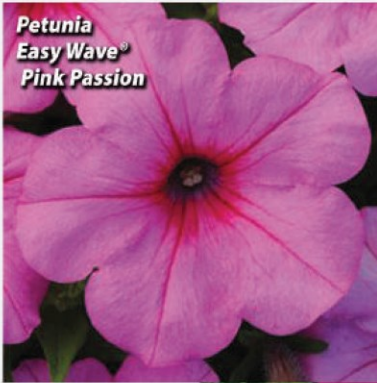

Helichrysum Licorice Petite
Silvery and fragrant foliage throughout the season. Grows up to 20cm.

Lobelia Early Springs
Grows 20 - 25cm.

Iresine Brilliantissima
Purplish-red leaves.
Grows 25 - 30cm

Lamiastrum Jade Frost
Long trailing variegated foliage.
Grows up to 20cm.

Lotus Vine
Foliage all season.
Grows 15 - 20cm.

BASKET STUFFERS 3.5 inch pot Annuals

Lysimachia Creeping Jenny

Yellow blooms.
Grows 5 - 8 cm.

Petunia Wave

A favorite each year!
Blooms throughout
the season with
proper care.

BESTSELLER!

Petunia Easy Wave® Blue

Petunia Easy Wave® Pink Passion

Wave grows
13 - 18cm.

Easy Wave
grows
15 - 30cm

Easy Wave® Lavender Blue Sky

Wave® Purple

Easy Wave® Red Velour