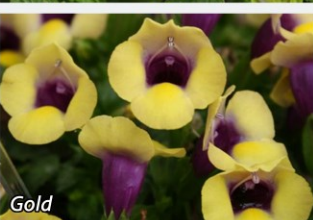

Mixed colors.
Grows 5 - 8cm.

Sweet Potato Vine
Trailing foliage all
season long.
Grows 15 - 25cm.

Tricolor

Torenia Summer Wave® Bouquet

Grows 25 - 30cm.

White

Rose Deep

Deep Blue