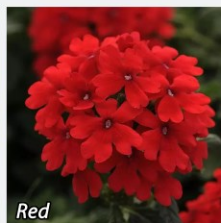

Red

Verbena Firehouse

Blooms through season with proper care.
Grows 25 - 30cm.

Thriller

Filler

Spiller

Order online until April 15th at www.glenleagreenhouses.com