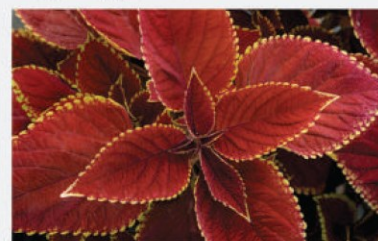

Coleus Electric Lime®

Foliage through season.
Grows 35 - 50cm.

Coleus Redhead

Foliage through season.
Grows 45 - 60cm.

Coleus Kong® Rose

Foliage through season.
Grows 45 - 50cm.

Coleus Trusty Rusty

Foliage through season.
Grows 45 - 60cm.