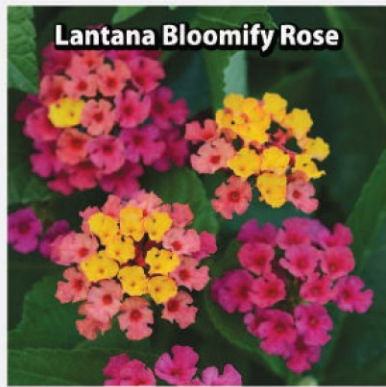

POT ANNUALS 4.5 inch Pot

Geranium Fantasia®

Grows 30 - 35cm
Shocking Pink, Dark Red,
Salmon, Violet & White

Dracaena

Foliage through season.
Grows up to 60cm.

Millet Purple Majesty

Foliage through season.
Grows tall 120 -150cm.

Perilla Magilla®

Foliage grows
60 - 90cm.

Aloe vera

Upright succulent leaves,
contain gel for medicinal
uses for scraped and burns.

Bloomify Lantana

Grows 30 - 40cm.

Completely sterile, so it
won't go out of flower in
the heat of Summer!